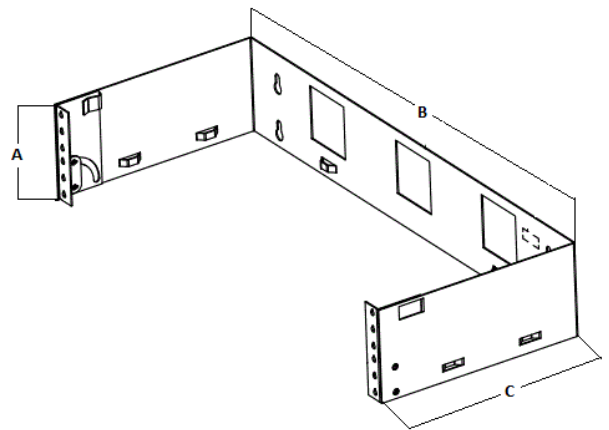

#### Characteristics

Access	Bottom Hinged
Load Capacity	50 lb
Rack Units	4

#### Dimensions- inches (mm)

A	7" (178)
B	19.1" (485)
C	4" (102)