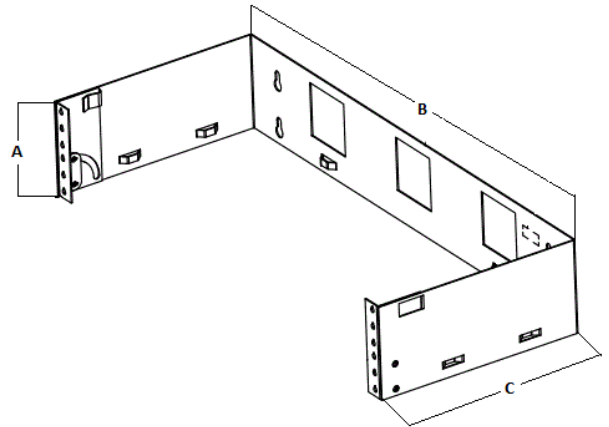

#### Characteristics

Access	Bottom Hinged
Load Capacity	50 lb
Rack Units	4

#### Dimensions- inches (mm)

A	7" (178)
B	19.1" (485)
C	8" (203)