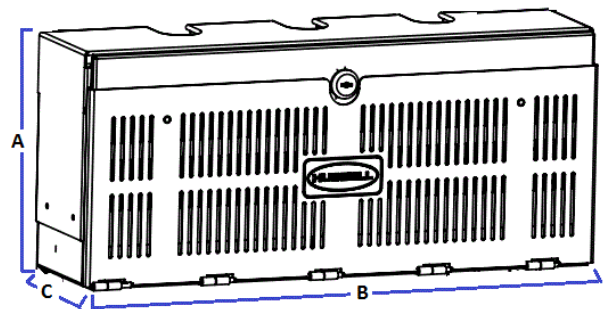

Security Device Rail Mounted, Locking Telescoping Security Enclosure

HUBBELL

Features

- Limit access from theft, tampering and accidental damage by installing a Telescoping Security Enclosure on top of equipment and patch panels
- Telescoping designs grows or shortens as MAC work is completed
- Cable management holes allow cables to enter or leave the enclosure

Characteristics

Installation	Mounts to rail
Configure	Adjust height as needed in 1RU increments

Accessories

1U Horizontal cable manager with cover	HM17C
2U Horizontal cable manager with cover	HM27C
Black Velcro Roll	HVFBK575
9" Velcro Strips, Yellow	MCCMV9YL10

Online Resources

Customer Use Drawing
eCatalog

Dimensions- inches (mm)

A	7 RU - 12 RU
B	20.1" (511)
C	12.7" (323)