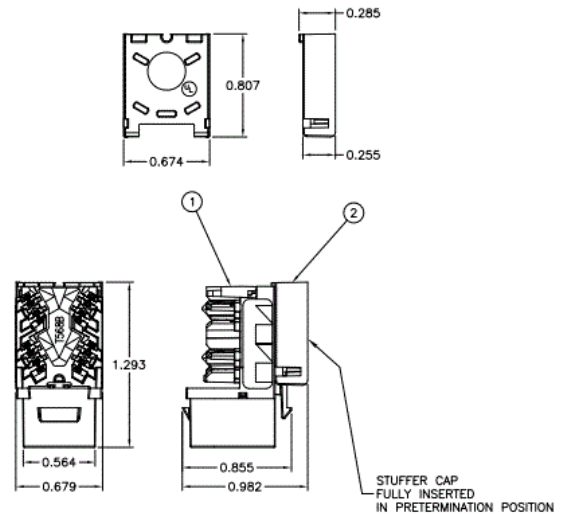

- Third Party Verified Category 5E Component Compliant
- Exclusive 1-Punch Termination Reduces Termination Time by 75%
- Mating Cycles Exceed Industry Standard by Four Times

Ordering Information

Description	Color	Catalog No.	UPC
NEXTSPEED Xcelerator Category 5E Jack, 24 Jacks	Black	HXJ5EBK24	662620663647

Listings

ANSI/TIA/EIA-568-C.2 Category 5E component
ISO 11801/60603-7-41 Category 5E component
Mechanical: Verified to TIA-568-C.2
UL Listed 1863
Mechanical TIA-568-C.2
CSA Certified
RoHS Compliant

Specifications

Nose Contact	Beryllium copper with precious metal plating with nickel under-plating
IDC Contact	Phosphor bronze with 100 micro-inch tin lead 60/40 plating over nickel under plating
Housing	High impact thermoplastic (UL 94 V-0)
Stuffer Cap	Lexan® (UL 94 V-0)

Performance

Electrical

Exceeds component requirements by a minimum of 3dB
Positive PSACR beyond 190 MHz (channel)
Center balanced to Category 5E plug specifications
Qualified to 150% of 802.3bt PoE Current Level

General Information

Backward compatible to lower installed Categories
Icon Compatible Supporting 606-B requirements
100% factory tested

Mechanical

Nose Contact Mating Cycles: 2000
IDC Contact Termination: 10x
Keystone Latching Force: 25 lbs.
Contact performance confirmed over the full range of ISO/FCC compliant plug

Applications

IEEE 802.3ab 1000GBASE-T
IEEE 802.3bt 4PPoE Power over Ethernet

Accessories

1-Punch Tool	TX4P
Category 5E Patch Cord	HC5EBK03
Dust Cover	HXJDC25
Termination Puck	HXTP25
Category 5E Cable	C5ESPB

Online Resources

Customer Use Drawing
eCatalog