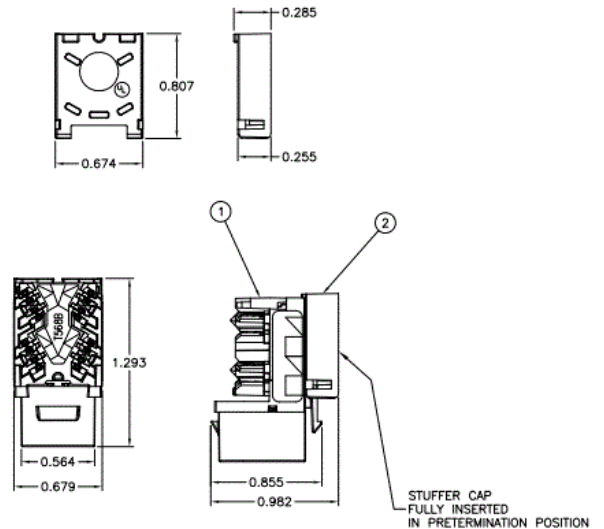

Ordering Information

Description	Color	Catalog No.	UPC
NEXTSPEED Xcelerator Category 6 Component Jack, 25 Jacks	Office White	HXJ6OW25	662620825359

Listings

ANSI/TIA/EIA-568-C.2 Category 6 component
ISO 11801/60603-7-41 Category 6 component
Mechanical: Verified to TIA-568-C.2
UL Listed 1863
Mechanical TIA-568-C.2
CSA Certified
RoHS Compliant

Specifications

Nose Contact	Beryllium copper with precious metal plating over nickel under plating
IDC Contact	Phosphor bronze with 100 micro-inch tin lead 60/40 plating over nickel under plating
Housing	High impact thermoplastic (UL 94 V-0)
Stuffer Cap	Lexan® (UL 94 V-0)

Performance

Electrical

Center balanced to Category 6 plug specifications
Positive PSACR beyond 300 MHz (channel)
4+Gbs capacity within the bandwidth of 1-250MHz (channel)
Qualified to 150% of 802.3bt PoE Current Level

General Information

Backward compatible to lower installed Categories
Icon Compatible Supporting 606-B requirements
100% factory tested

Mechanical

Nose Contact Mating Cycles: 2000
IDC Contact Termination: 10x
Keystone Latching Force: 25 lbs.
Contact performance confirmed over the full range of ISO/FCC compliant plug

Applications

IEEE 802.3ab 1000GBASE-T
IEEE 802.3bt 4PPoE Power over Ethernet
TIA TSB-155 10GbE Over 55 Meters

Accessories

1-Punch Tool	TX4P
Category 6 Patch Cord	HC6W03
Dust Cover	HXJDC25
Termination Puck	HXTP25
Category 6 Cable	C6SPB

Online Resources

eCatalog