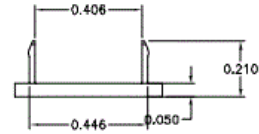

Listings

RoHS Compliant

Performance

General Information

Cannot be used with SJ jack series

Online Resources

[Customer Use Drawing](#)
[eCatalog](#)