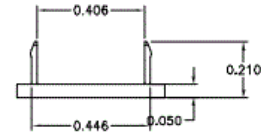

Listings

RoHS Compliant

Performance

General Information

Cannot be used with SJ jack series

Online Resources

[eCatalog](#)