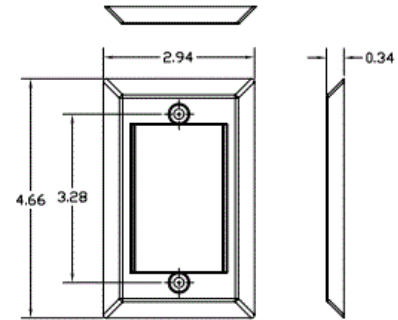

**iStation
Wallplates**

HUBBELL

Stainless Steel Plate, Front Loading

Features

- Accepts Most Hubbell iStation Front-Loading Modules

Ordering Information

Description	Color	Catalog No.	UPC
iStation Stainless Steel Plate, Front Loading, 1-Gang	Silver	IMSS1	662620216966

Listings

UL and cUL Listed 1863
RoHS Compliant

Specifications

Modular Frames	Fits most Hubbell iStation modules
Plate Material	Type 430 stainless steel

Online Resources

[eCatalog](#)

Applications

Medical Facilities
Laboratories
Manufacturing Plants
Education Facilities