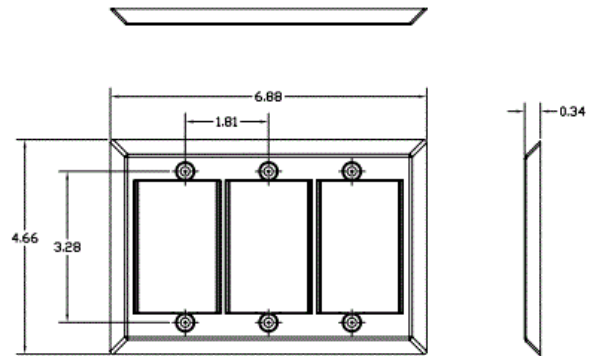

**iStation
Wallplates**

HUBBELL

Stainless Steel Plate, Front Loading

Features

- Accepts Most Hubbell iStation Front-Loading Modules

Ordering Information

Description	Color	Catalog No.	UPC
iStation Stainless Steel Plate, Front Loading, 3-Gang	Silver	IMSS3	662620216980

Listings

UL and cUL Listed 1863
RoHS Compliant

Specifications

Modular Frames	Fits most Hubbell iStation modules
Plate Material	Type 430 stainless steel

Applications

Medical Facilities
Laboratories
Manufacturing Plants
Education Facilities