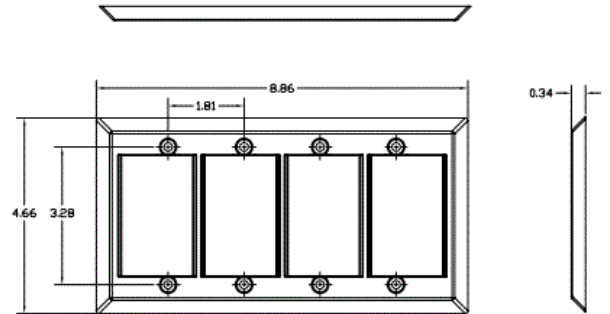

Specifications

Modular Frames	Fits most Hubbell iStation modules
Plate Material	Type 430 stainless steel

Applications

Medical Facilities
Laboratories
Manufacturing Plants
Education Facilities

Online Resources

[eCatalog](#)