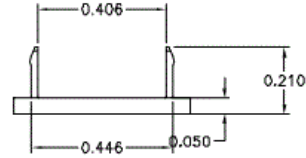

Listings

RoHS Compliant

Performance

General Information

Cannot be used with SJ jack series

Online Resources

[eCatalog](#)