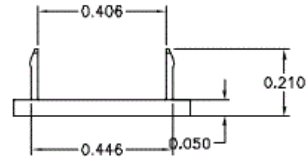

Listings

RoHS Compliant

Performance

General Information

Cannot be used with SJ jack series

Online Resources

[eCatalog](#)