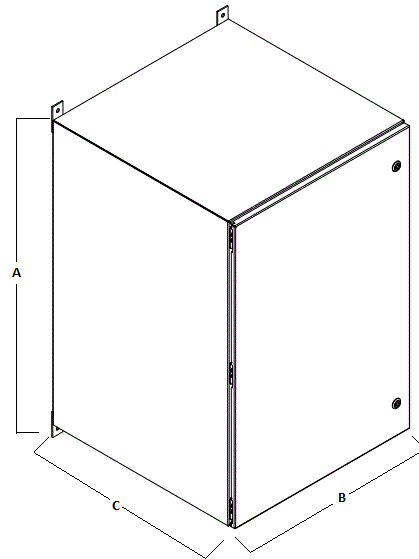

Material	Cold rolled steel
Gauge	14
Finish	Light gray
NEMA Rating	4 / 12
Rail Type	M6 cage nut
Rack Units	19

Characteristics

NEMA Rating	4 / 12
Rack Units	19

Accessories

3000 BTU AC	IRAC3
5U Bracket	REKZ
1U Power strip	HPWPWR
Black Velcro Roll	HVFBK575
Cement Anchor Kit	HPWRRR

Online Resources

eCatalog

Dimensions- inches (mm)

A	36" (914)
B	24" (610)
C	24" (610)