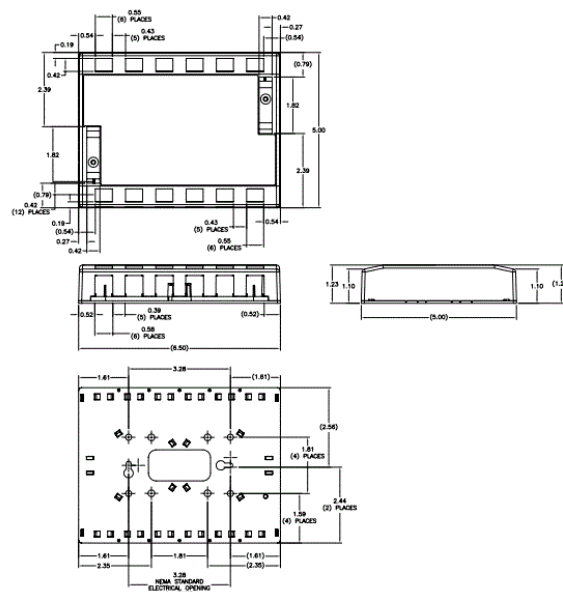

iStation Surface Mount Boxes

12-Port

Features

- Surface Mounting
- Accepts Standard Jacks, Fiber and AV Connections
- Mount to Multiple Surfaces: Electrical Boxes, Raceway, Desktops, Modular Furniture

Ordering Information

Description	Color	Catalog No.	UPC
iStation Surface Mounting Box, 12-Port	Ivory	ISB12EI	662620219585

Listings

UL and cUL Listed 1863
ANSI/TIA/EIA-606A compliant
ADA compliant
RoHS Compliant

Specifications

Material High-impact thermoplastic (UL 94V-0)

Applications

Open office environments
Compact surface mount environments
Retrofits to support data, voice, and multimedia applications
Accepts Hubbell HJ and HXJ jacks and audio/video keystone connectors

HUBBELL

Online Resources

eCatalog