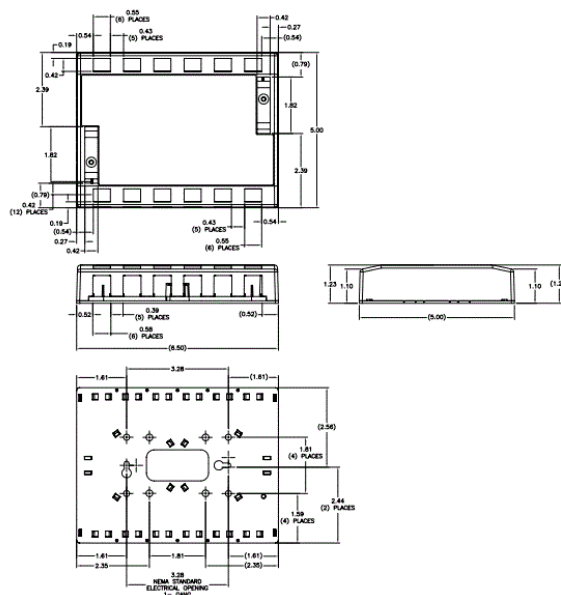

iStation Surface Mount Boxes

12-Port

Features

- Surface Mounting
- Accepts Standard Jacks, Fiber and AV Connections
- Mount to Multiple Surfaces: Electrical Boxes, Raceway, Desktops, Modular Furniture

Ordering Information

Description	Color	Catalog No.	UPC
iStation Surface Mounting Box, 12-Port	White	ISB12W	662620219639

Listings

UL and cUL Listed 1863
ANSI/TIA/EIA-606A compliant
ADA compliant
RoHS Compliant

Specifications

Material	High-impact thermoplastic (UL 94V-0)

Applications

Open office environments
Compact surface mount environments
Retrofits to support data, voice, and multimedia applications
Accepts Hubbell HJ and HXJ jacks and audio/video keystone connectors

HUBBELL

Online Resources

[eCatalog](#)