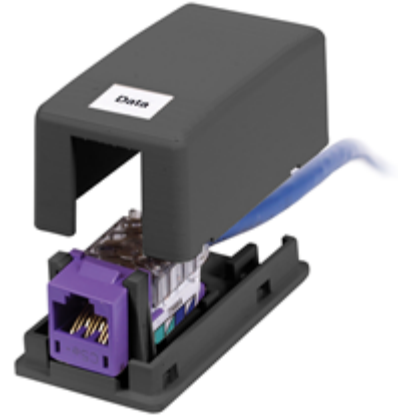

**iStation
Surface Mount Boxes**

HUBBELL

UL Plenum Rated ISB Surface Mount Box

Features

- Surface Mounting
- Accepts Standard Jacks, Fiber and AV Connections
- Delivers Connectivity to Plenum Areas
- UL Listed for Use in Air Handling Spaces With Jack Installed

Ordering Information

Description	Color	Catalog No.	UPC
iStation UL Plenum Rated ISB Surface Mount Box, 1-Port	Black	ISB1BKP	662620246284

Online Resources

[eCatalog](#)

Listings

UL and cUL Listed 1863
ANSI/TIA/EIA-606A compliant
ADA compliant
RoHS Compliant

Specifications

Material High-impact thermoplastic (UL 94V-0)

Applications

Open office environments
Compact surface mount environments
Retrofits to support data, voice, and multimedia applications
Accepts Hubbell HJ and HXJ jacks and audio/video keystone connectors