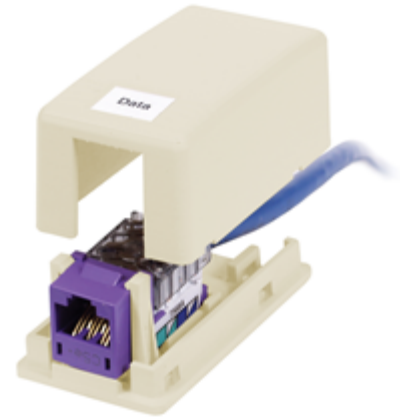

iStation Surface Mount Boxes

1-Port

Features

- Surface Mounting
- Accepts Standard Jacks, Fiber and AV Connections

Ordering Information

Description	Color	Catalog No.	UPC
iStation Surface Mounting Box, 1-Port	Ivory	ISB1EI	662620219967

Open office environments
Compact surface mount environments
Retrofits to support data, voice, and multimedia applications
Accepts Hubbell HJ and HXJ jacks and audio/video keystone connectors

HUBBELL

Online Resources