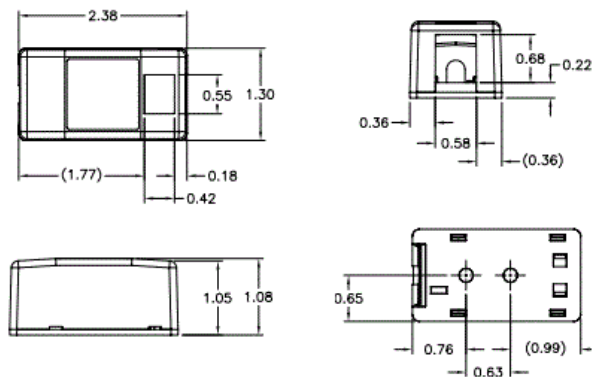

iStation Surface Mount Boxes

1-Port

Features

- Surface Mounting
- Accepts Standard Jacks, Fiber and AV Connections

Ordering Information

Description	Color	Catalog No.	UPC
iStation Surface Mounting Box, 1-Port	Ivory	ISB1EI	662620219967

Listings

UL and cUL Listed 1863
ANSI/TIA/EIA-606A compliant
ADA compliant
RoHS Compliant

Specifications

Material	High-impact thermoplastic (UL 94V-0)

Applications

Open office environments
Compact surface mount environments
Retrofits to support data, voice, and multimedia applications
Accepts Hubbell HJ and HXJ jacks and audio/video keystone connectors

HUBBELL

Online Resources

eCatalog