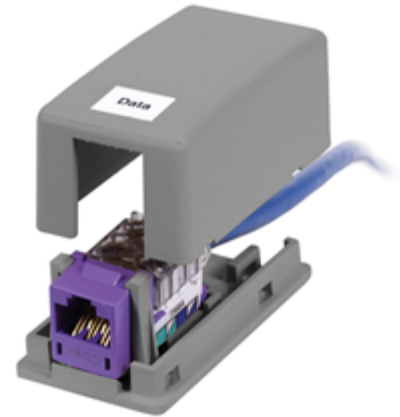

iStation Surface Mount Boxes

1-Port

Features

- Surface Mounting
- Accepts Standard Jacks, Fiber and AV Connections

Ordering Information

Description	Color	Catalog No.	UPC
iStation Surface Mounting Box, 1-Port	Gray	ISB1GY	662620219974

Open office environments
Compact surface mount environments
Retrofits to support data, voice, and multimedia applications
Accepts Hubbell HJ and HXJ jacks and audio/video keystone connectors

HUBBELL

Online Resources