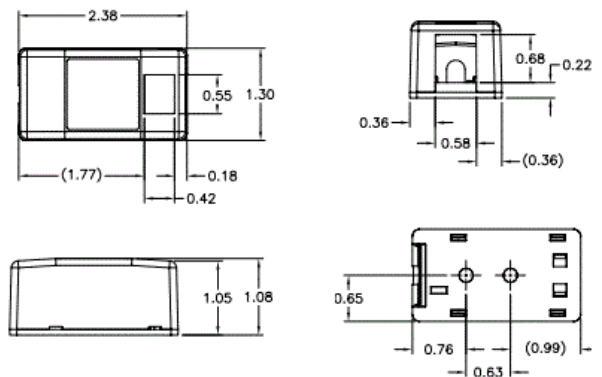

iStation Surface Mount Boxes

1-Port

Features

- Surface Mounting
- Accepts Standard Jacks, Fiber and AV Connections

Ordering Information

Description	Color	Catalog No.	UPC
iStation Surface Mounting Box, 1-Port	Gray	ISB1GY	662620219974

Listings

UL and cUL Listed 1863
ANSI/TIA/EIA-606A compliant
ADA compliant
RoHS Compliant

Specifications

Material	High-impact thermoplastic (UL 94V-0)

Applications

Open office environments
Compact surface mount environments
Retrofits to support data, voice, and multimedia applications
Accepts Hubbell HJ and HXJ jacks and audio/video keystone connectors

HUBBELL

Online Resources

[eCatalog](#)