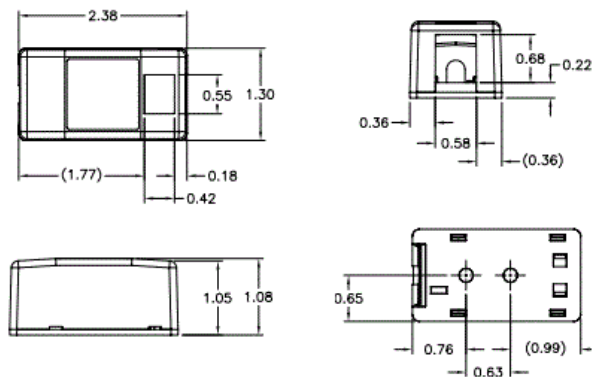

iStation Surface Mount Boxes

1-Port

Features

- Surface Mounting
- Accepts Standard Jacks, Fiber and AV Connections

Ordering Information

Description	Color	Catalog No.	UPC
iStation Surface Mounting Box, 1-Port	White	ISB1W	662620100012

Listings

UL and cUL Listed 1863
ANSI/TIA/EIA-606A compliant
ADA compliant
RoHS Compliant

Specifications

Material	High-impact thermoplastic (UL 94V-0)

Applications

Open office environments
Compact surface mount environments
Retrofits to support data, voice, and multimedia applications
Accepts Hubbell HJ and HXJ jacks and audio/video keystone connectors

HUBBELL

Online Resources

[eCatalog](#)