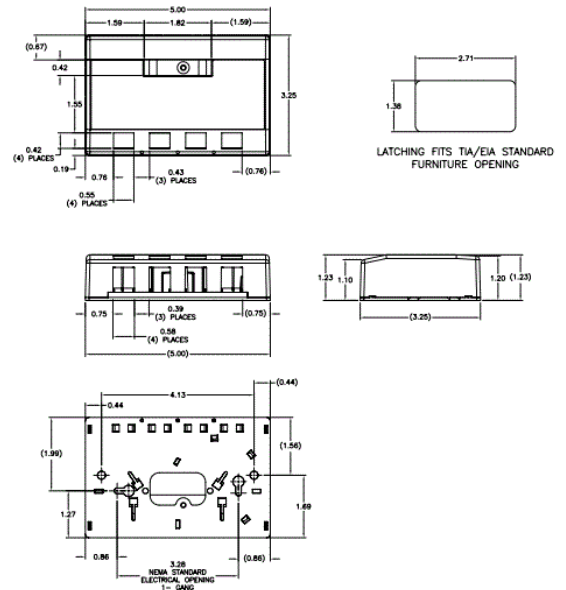

iStation Surface Mount Boxes

4-Port

Features

- Surface Mounting
- Accepts Standard Jacks, Fiber and AV Connections
- Mount to Multiple Surfaces: Electrical Boxes, Raceway, Desktops, Modular Furniture

Ordering Information

Description	Color	Catalog No.	UPC
iStation Surface Mounting Box, 4-Port	Office White	ISB4OW	662620219776

Listings

UL and cUL Listed 1863
ANSI/TIA/EIA-606A compliant
ADA compliant
RoHS Compliant

Specifications

Material High-impact thermoplastic (UL 94V-0)

Applications

Open office environments
Compact surface mount environments
Retrofits to support data, voice, and multimedia applications
Accepts Hubbell HJ and HXJ jacks and audio/video keystone connectors

HUBBELL

Online Resources

eCatalog