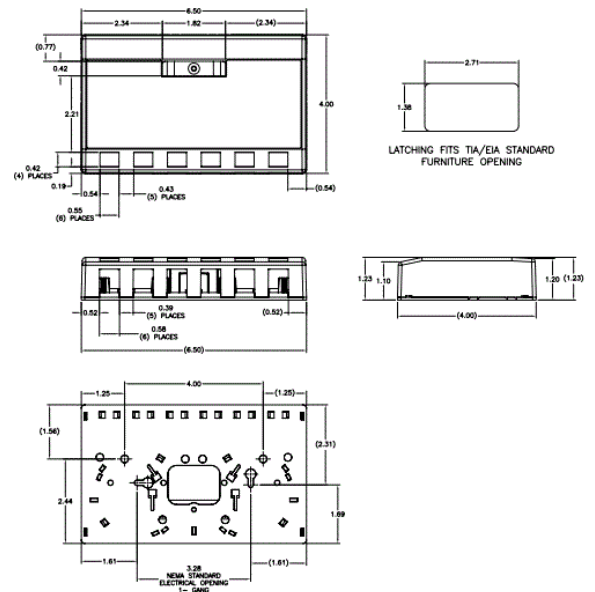

iStation Surface Mount Boxes

6-Port

Features

- Surface Mounting
- Accepts Standard Jacks, Fiber and AV Connections
- Mount to Multiple Surfaces: Electrical Boxes, Raceway, Desktops, Modular Furniture

Ordering Information

Description	Color	Catalog No.	UPC
iStation Surface Mounting Box, 6-Port	Office White	ISB6OW	662620219851

Listings

UL and cUL Listed 1863
ANSI/TIA/EIA-606A compliant
ADA compliant
RoHS Compliant

Specifications

Material High-impact thermoplastic (UL 94V-0)

Applications

Open office environments
Compact surface mount environments
Retrofits to support data, voice, and multimedia applications
Accepts Hubbell HJ and HXJ jacks and audio/video keystone connectors

HUBBELL

Online Resources

Customer Use Drawing
eCatalog