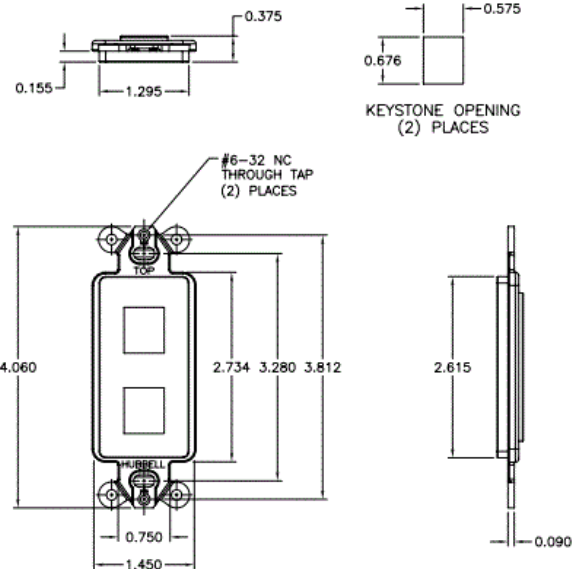

iStation
Wallplates

Decorator Frame

Features

- Integrates with all Hubbell keystone connections (AV, data, and fiber)
- 2-Port

Ordering Information

Description	Color	Catalog No.	UPC
iStation Decorator Outlet Frame, Unloaded, 2-Port	Ivory	ISF2EI	662620831817

Listings

UL and cUL Listed 1863
RoHS Compliant

Specifications

Plate Material	High-impact thermoplastic (UL 94V-0)
----------------	--------------------------------------

HUBBELL

Online Resources

Customer Use Drawing
eCatalog