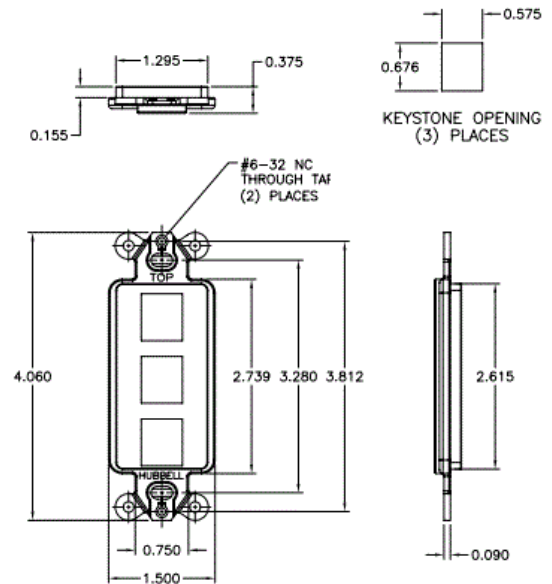

iStation
Wallplates

Decorator Frame

Features

- Integrates with all Hubbell keystone connections (AV, data, and fiber)
- 3-Port

Ordering Information

Description	Color	Catalog No.	UPC
iStation Decorator Outlet Frame, Unloaded, 2-Port	Almond	ISF3AL	662620203775

Listings

UL and cUL Listed 1863
RoHS Compliant

Specifications

Plate Material	High-impact thermoplastic (UL 94V-0)
----------------	--------------------------------------

HUBBELL

Online Resources

Customer Use Drawing
eCatalog