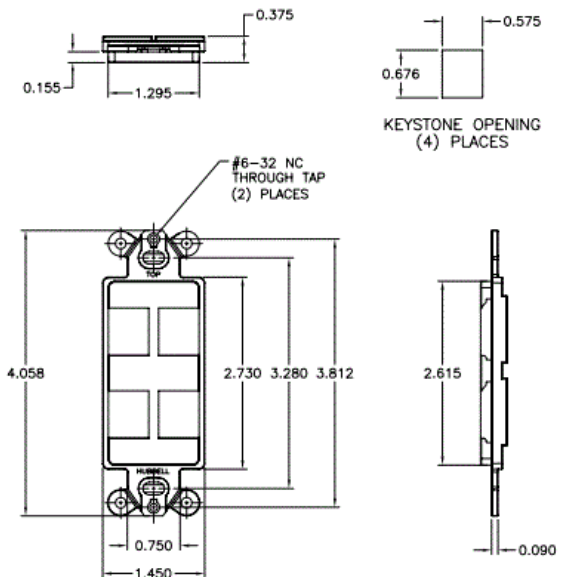

iStation
Wallplates

Decorator Frame

Features

- Integrates with all Hubbell keystone connections (AV, data, and fiber)
- 4-Port

Ordering Information

Description	Color	Catalog No.	UPC
iStation Decorator Outlet Frame, Unloaded, 4-Port	Ivory	ISF4EI	662620831916

Listings

UL and cUL Listed 1863
RoHS Compliant

Specifications

Plate Material	High-impact thermoplastic (UL 94V-0)
----------------	--------------------------------------

HUBBELL

Online Resources

Customer Use Drawing
eCatalog