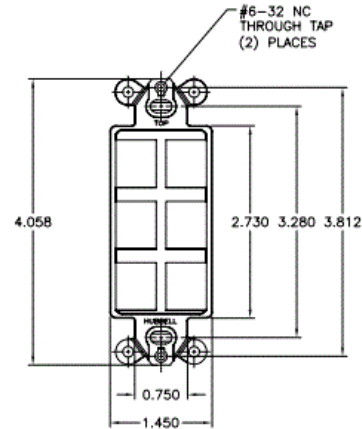

iStation
Wallplates

Decorator Frame

Features

- Integrates with all Hubbell keystone connections (AV, data, and fiber)
- 6-Port

Ordering Information

Description	Color	Catalog No.	UPC
iStation Decorator Outlet Frame, Unloaded, 6-Port	Gray	ISF6GY	662620831978

Listings

UL and cUL Listed 1863
RoHS Compliant

Specifications

Plate Material	High-impact thermoplastic (UL 94V-0)

HUBBELL

Online Resources

Customer Use Drawing
eCatalog