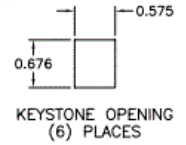

iStation
Wallplates

Decorator Frame

Features

- Integrates with all Hubbell keystone connections (AV, data, and fiber)
- 6-Port

Ordering Information

Description	Color	Catalog No.	UPC
iStation Decorator Outlet Frame, Unloaded, 6-Port	Gray	ISF6GY	662620831978

Listings

UL and cUL Listed 1863
RoHS Compliant

Specifications

Plate Material	High-impact thermoplastic (UL 94V-0)

HUBBELL

Online Resources

Customer Use Drawing
eCatalog