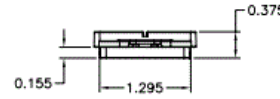

iStation
Wallplates

Decorator Frame

Features

- Integrates with all Hubbell keystone connections (AV, data, and fiber)
- 6-Port

Ordering Information

Description	Color	Catalog No.	UPC
iStation Decorator Outlet Frame, Unloaded, 6-Port	Gray	ISF6GY	662620831978

Listings

UL and cUL Listed 1863
RoHS Compliant

Specifications

Plate Material	High-impact thermoplastic (UL 94V-0)

HUBBELL

Online Resources

Customer Use Drawing
eCatalog