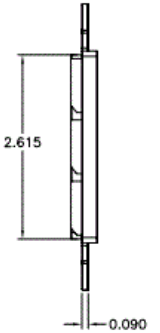

iStation
Wallplates

Decorator Frame

Features

- Integrates with all Hubbell keystone connections (AV, data, and fiber)
- 6-Port

Ordering Information

Description	Color	Catalog No.	UPC
iStation Decorator Outlet Frame, Unloaded, 6-Port	Gray	ISF6GY	662620831978

Listings

UL and cUL Listed 1863
RoHS Compliant

Specifications

Plate Material	High-impact thermoplastic (UL 94V-0)

HUBBELL

Online Resources

Customer Use Drawing
eCatalog