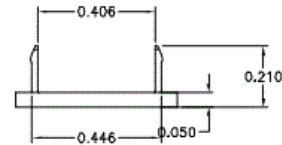

Performance

General Information

Cannot be used with SJ jack series

Online Resources

[eCatalog](#)