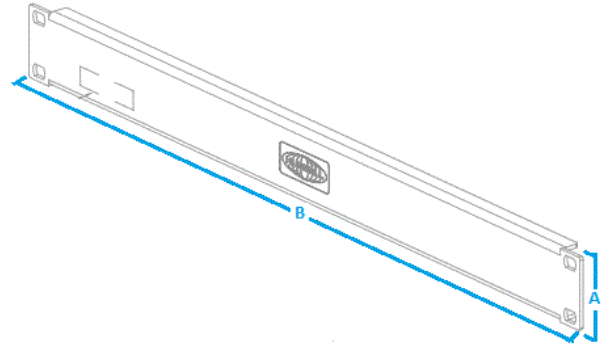

Racks Relay Rack Accessory Blank Panel, 2U

HUBBELL

Features

- Improve hot/cold aisle containment by blocking open rack units
- Aluminum construction allows for long term use

Ordering Information

Rack Units	Finish	Catalog Number	UPC
2	Black powder coat	MCCBP350	662620783727

Listings

EIA/ECA-310-E Universal Mounting Pattern

Specifications

Material	Aluminum
Color	Black

Accessories

M6 Cage Nut pack	CKM6
#12-24 Screws	1224RRSCRW20

Online Resources

Customer Drawing
Customer Use Drawing
eCatalog

Dimensions- inches (mm)

A	3.5" (89)
B	19" (190)