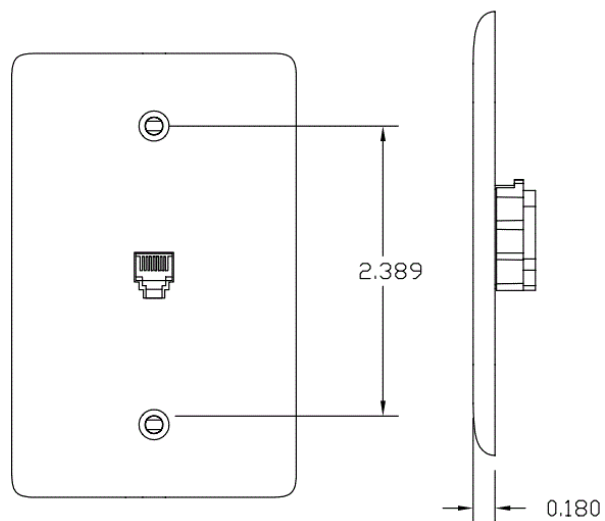

Ordering Information

Description	Color	CatalogNumber	UPC
Molded-In Plates for Voice, Standard Size, 1-Gang, One RJ11 Jack, 6P6C, Screw	Ivory	NS732I	883778501364

Listings

UL Listed
CSA Certified
Meets FCC Part 68

Specifications

Material	High-Impact Resistant Thermoplastic
Position	6
Conductors	4
Termination Style	Screw

Online Resources

eCatalog