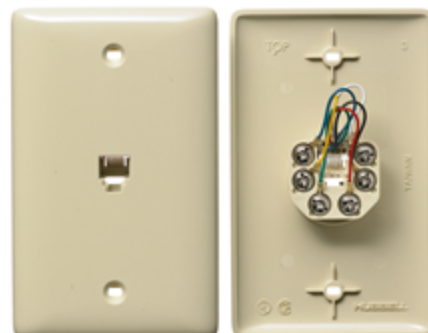

netSELECT
Wallplates
Molded-In Plate for Voice, 1-Gang

HUBBELL

Features

- High Impact-Resistant Thermoplastic Construction
- Convenient Screw Down Terminals
- Plate Profile, Color, and Surface Finish Match Hubbell Electrical Wallplates
- Aesthetically Pleasing, Molded-In Appearance

Ordering Information

Description	Color	CatalogNumber	UPC
Molded-In Plates for Voice, Standard Size, 1-Gang, One RJ11 Jack, 6P6C, Screw	Ivory	NS732I	883778501364

Listings

UL Listed
CSA Certified
Meets FCC Part 68

Specifications

Material	High-Impact Resistant Thermoplastic
Position	6
Conductors	4
Termination Style	Screw

Online Resources

eCatalog