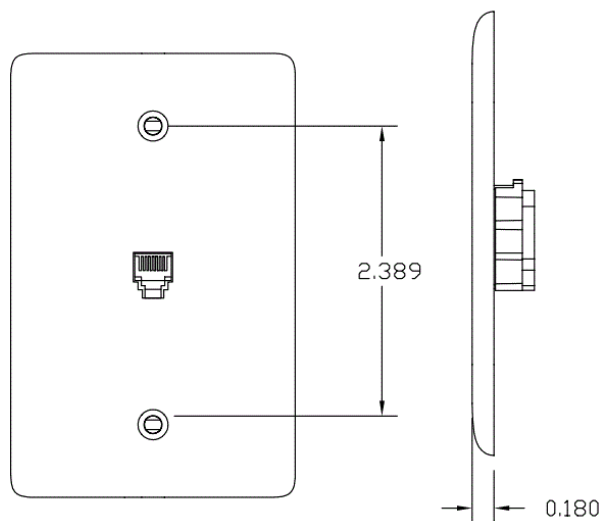

Ordering Information

Description	Color	CatalogNumber	UPC
Molded-In Plates for Voice, Standard Size, 1-Gang, One RJ11 Jack, 6P6C, Screw	White	NS732W	883778501371

Listings

UL Listed
CSA Certified
Meets FCC Part 68

Specifications

Material	High-Impact Resistant Thermoplastic
Position	6
Conductors	6
Termination Style	Screw

Online Resources

eCatalog