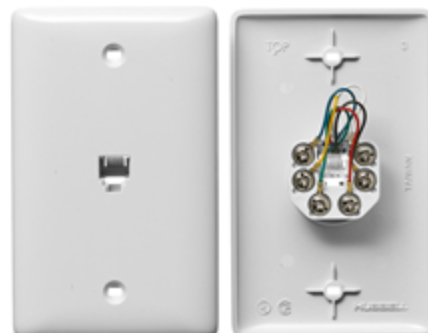

netSELECT
Wallplates
Molded-In Plate for Voice, 1-Gang

HUBBELL

Features

- High Impact-Resistant Thermoplastic Construction
- Convenient Screw Down Terminals
- Plate Profile, Color, and Surface Finish Match Hubbell Electrical Wallplates
- Aesthetically Pleasing, Molded-In Appearance

Ordering Information

Description	Color	CatalogNumber	UPC
Molded-In Plates for Voice, Standard Size, 1-Gang, One RJ11 Jack, 6P6C, Screw	White	NS732W	883778501371

Listings

UL Listed
CSA Certified
Meets FCC Part 68

Specifications

Material	High-Impact Resistant Thermoplastic
Position	6
Conductors	6
Termination Style	Screw

Online Resources

eCatalog