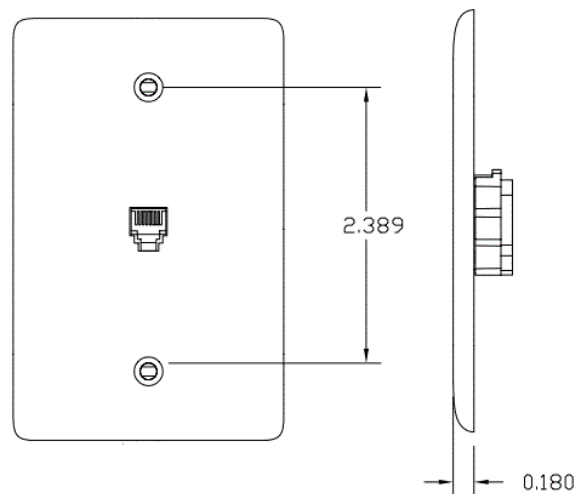

Ordering Information

Description	Color	CatalogNumber	UPC
Molded-In Plates for Voice, Mid-Size, 1-Gang, One RJ11 Jack, 6P4C, Screw	White	NS735W	883778501470

Listings

UL Listed
CSA Certified
Meets FCC Part 68

Specifications

Material	High-Impact Resistant Thermoplastic
Position	6
Conductors	4
Termination Style	Screw

Online Resources

eCatalog