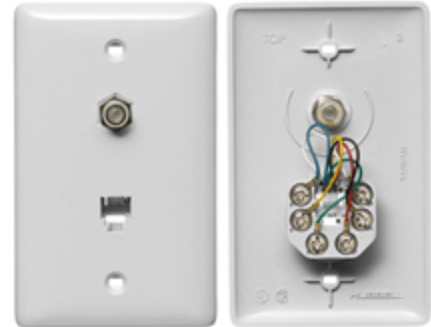

netSELECT
Wallplates
**Molded-In Plate for Voice and CATV/Satellite,
1-Gang**

HUBBELL

Features

- High Impact-Resistant Thermoplastic Construction
- Convenient Screw Down Terminals
- Plate Profile, Color, and Surface Finish Match Hubbell Electrical Wallplates
- Aesthetically Pleasing, Molded-In Appearance

Ordering Information

Description	Color	CatalogNumber	UPC
Molded-In Plates for Voice and CATV/Satellite, Standard Size, 1-Gang, One RJ11 Jack,	White	NS748W	883778501647

Listings

UL Listed
CSA Certified
Meets FCC Part 68

Specifications

Material	High-Impact Resistant Thermoplastic
Termination Style	Screw

Online Resources

eCatalog