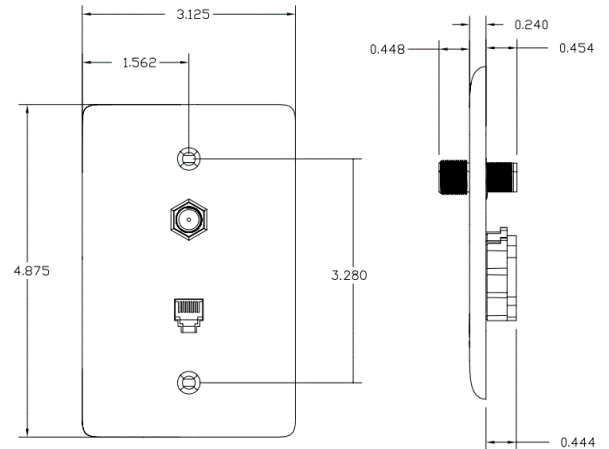

Specifications

Material	High-Impact Resistant Thermoplastic
F-Connector	Single F-Type Coupler Bulkhead
Type	Female to Female
Termination Style	Screw