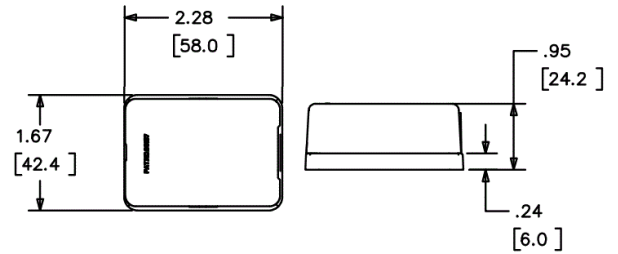

netSELECT
Surface Boxes
Telephone Surface Mount Jack

HUBBELL

Features

- High Impact-Resistant Thermoplastic Construction
- Mounts Using Screws or Double Sided Tape (Both Included)
- Aesthetically Pleasing, Molded-In Appearance

Ordering Information

Description	Color	CatalogNumber	UPC
Telephone Surface Mount Jack, 6P4C, Screw Termination	Ivory	NS7601	883778501272

Listings

Meets FCC part 68
UL Listed
CSA Certified
RoHS Compliant

Specifications

Material	High-Impact Resistant Thermoplastic
Termination Style	Screw

Online Resources

eCatalog