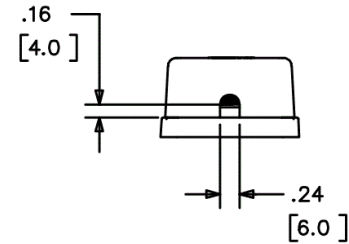

netSELECT
Surface Boxes
Telephone Surface Mount Jack

HUBBELL

Features

- High Impact-Resistant Thermoplastic Construction
- Mounts Using Screws or Double Sided Tape (Both Included)
- Aesthetically Pleasing, Molded-In Appearance

Ordering Information

Description	Color	CatalogNumber	UPC
Telephone Surface Mount Jack, 6P4C, Screw Termination	Ivory	NS7601	883778501272

Listings

Meets FCC part 68
UL Listed
CSA Certified
RoHS Compliant

Specifications

Material	High-Impact Resistant Thermoplastic
Termination Style	Screw

Online Resources

eCatalog