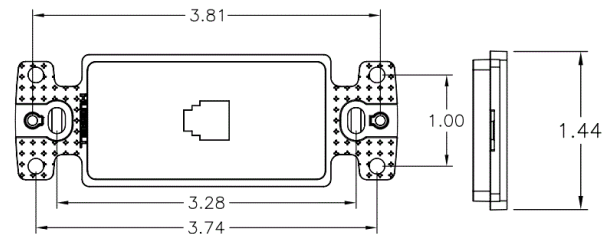

## Ordering Information

Description	Color	CatalogNumber	UPC
Molded-In Voice and Data Decorator Frame, One RJ11 Jack, 6P4C, Screw	Black	NS770BK	883778501739

## Specifications

Material	High-Impact Resistant Thermoplastic
Position	6
Conductors	4
Termination Style	Screw