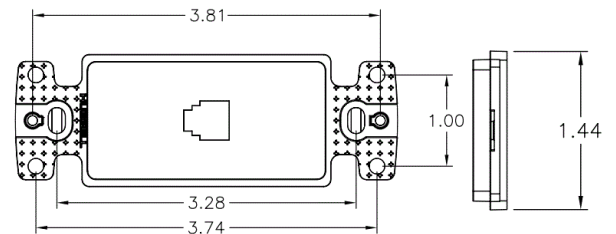

netSELECT
Wallplates
Molded-In Voice and Data Decorator Frame

HUBBELL

Features

- High Impact-Resistant Thermoplastic Construction
- Aesthetically Pleasing, Molded-In Appearance

Ordering Information

Description	Color	CatalogNumber	UPC
Molded-In Voice and Data Decorator Frame, One RJ11 Jack, 6P4C, Screw	Ivory	NS770I	883778501692

Listings

Meets FCC part 68
UL Listed
CSA Certified
RoHS Compliant

Specifications

Material	High-Impact Resistant Thermoplastic
Jack	One RJ11
Position	6
Conductors	4
Termination Style	Screw

Accessories

Wallplate	NP26I
-----------	-------