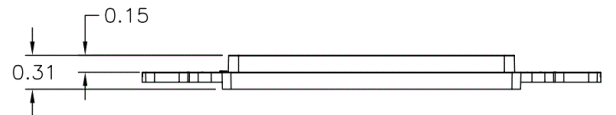

netSELECT
Wallplates
Molded-In Voice and Data Decorator Frame

HUBBELL

Features

- High Impact-Resistant Thermoplastic Construction
- Aesthetically Pleasing, Molded-In Appearance

Ordering Information

Description	Color	CatalogNumber	UPC
Molded-In Voice and Data Decorator Frame, One RJ11 Jack, 6P4C, Screw	Ivory	NS770I	883778501692

Listings

Meets FCC part 68
UL Listed
CSA Certified
RoHS Compliant

Specifications

Material	High-Impact Resistant Thermoplastic
Jack	One RJ11
Position	6
Conductors	4
Termination Style	Screw

Accessories

Wallplate	NP26I
-----------	-------