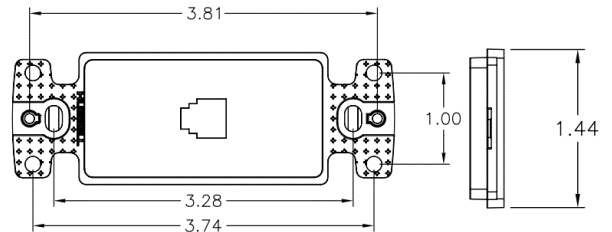

netSELECT
Wallplates
Molded-In Voice and Data Decorator Frame

HUBBELL

Features

- High Impact-Resistant Thermoplastic Construction
- Aesthetically Pleasing, Molded-In Appearance

Ordering Information

Description	Color	CatalogNumber	UPC
Molded-In Voice and Data Decorator Frame, One RJ11 Jack, 6P6C, Screw	Ivory	NS771I	883778501753

Listings

Meets FCC part 68
UL Listed
CSA Certified
RoHS Compliant

Specifications

Material	High-Impact Resistant Thermoplastic
Jack	One RJ11
Position	6
Conductors	4
Termination Style	Screw

Accessories

Wallplate	NP26I
-----------	-------