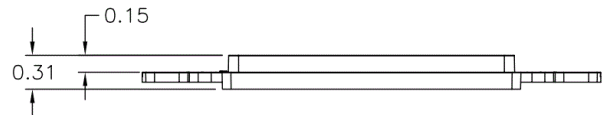

netSELECT
Wallplates
Molded-In Voice and Data Decorator Frame

HUBBELL

Features

- High Impact-Resistant Thermoplastic Construction
- Aesthetically Pleasing, Molded-In Appearance

Ordering Information

Description	Color	CatalogNumber	UPC
Molded-In Voice and Data Decorator Frame, One RJ11 Jack, 6P6C, Screw	Ivory	NS771I	883778501753

Listings

Meets FCC part 68
UL Listed
CSA Certified
RoHS Compliant

Specifications

Material	High-Impact Resistant Thermoplastic
Jack	One RJ11
Position	6
Conductors	4
Termination Style	Screw

Accessories

Wallplate	NP26I
-----------	-------