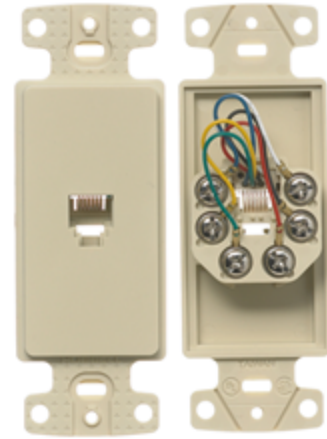

netSELECT
Wallplates
Molded-In Voice and Data Decorator Frame

HUBBELL

Features

- High Impact-Resistant Thermoplastic Construction
- Aesthetically Pleasing, Molded-In Appearance

Ordering Information

Description	Color	CatalogNumber	UPC
Molded-In Voice and Data Decorator Frame, One RJ11 Jack, 6P6C, Screw	Ivory	NS771I	883778501753

Listings

Meets FCC part 68
UL Listed
CSA Certified
RoHS Compliant

Specifications

Material	High-Impact Resistant Thermoplastic
Jack	One RJ11
Position	6
Conductors	4
Termination Style	Screw

Accessories

Wallplate	NP26I
-----------	-------