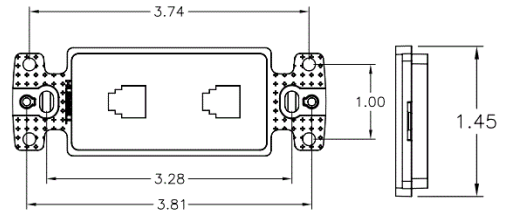

## Ordering Information

Description	Color	CatalogNumber	UPC
Molded-In Voice and Data Decorator Frame, Duplex RJ11 Jack, 6P6C, Screw	Ivory	NS772I	883778501777

## Specifications

Material	High-Impact Resistant Thermoplastic
Jack	One RJ11
Position	6
Conductors	4
Termination Style	Screw