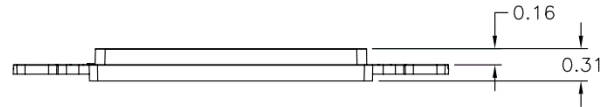

netSELECT
Wallplates
Molded-In Voice and Data Decorator Frame

HUBBELL

Features

- High Impact-Resistant Thermoplastic Construction
- Aesthetically Pleasing, Molded-In Appearance

Ordering Information

Description	Color	CatalogNumber	UPC
Molded-In Voice and Data Decorator Frame, Duplex RJ11 Jack, 6P6C, Screw	Ivory	NS772I	883778501777

Listings

Meets FCC part 68
UL Listed
CSA Certified
RoHS Compliant

Specifications

Material	High-Impact Resistant Thermoplastic
Jack	One RJ11
Position	6
Conductors	4
Termination Style	Screw

Accessories

Wallplate	NP26I

Online Resources

eCatalog