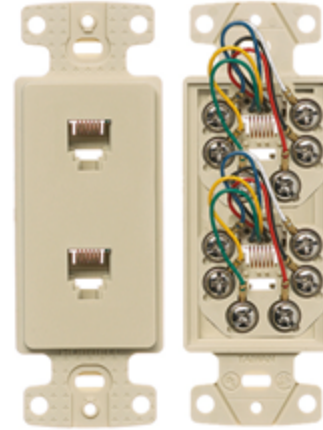

## Ordering Information

Description	Color	CatalogNumber	UPC
Molded-In Voice and Data Decorator Frame, Duplex RJ11 Jack, 6P6C, Screw	Ivory	NS772I	883778501777

## Specifications

Material	High-Impact Resistant Thermoplastic
Jack	One RJ11
Position	6
Conductors	4
Termination Style	Screw