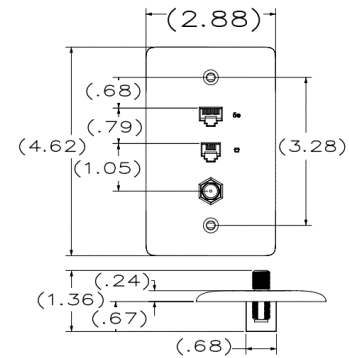

Ordering Information

Description	Color	Catalog Number	UPC
1-Gang Voice, Video, and Data Plate, Standard Size	Gray	NS790GY	883778503375

Listings

UL Listed
 Meets FCC Part 68
 CSA Certified
 RoHS Compliant

Specifications

Material	High-Impact Resistant Thermoplastic
Jack	One Cat 5e 110 Punch-Down
F-Connector	One F-Type Coupler Bulkhead
Type	Female to Female

Online Resources

eCatalog