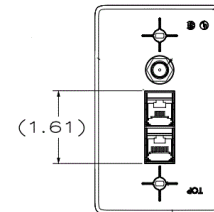

Ordering Information

Description	Color	Catalog Number	UPC
1-Gang Voice, Video, and Data Plate, Standard Size	Gray	NS790GY	883778503375

Listings

UL Listed
 Meets FCC Part 68
 CSA Certified
 RoHS Compliant

Specifications

Material	High-Impact Resistant Thermoplastic
Jack	One Cat 5e 110 Punch-Down
F-Connector	One F-Type Coupler Bulkhead
Type	Female to Female

Online Resources

eCatalog