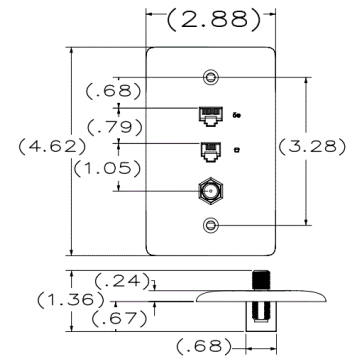

Ordering Information

| Description | Color | Catalog Number | UPC |
|--|-------|----------------|--------------|
| 1-Gang Voice, Video, and Data Plate, Standard Size | Ivory | NS790I | 883778503382 |

Listings

UL Listed
 Meets FCC Part 68
 CSA Certified
 RoHS Compliant

Specifications

| | |
|---------------------------|-------------------------------------|
| Material | High-Impact Resistant Thermoplastic |
| Jack | One Cat 5e 110 Punch-Down |
| F-Connector | One F-Type Coupler Bulkhead |
| Type | Female to Female |
| Telephone Jack Position | 6 |
| Telephone Jack Conductors | 4 |