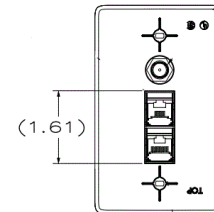

Ordering Information

| Description | Color | Catalog Number | UPC |
|--|-------|----------------|--------------|
| 1-Gang Voice, Video, and Data Plate, Standard Size | Ivory | NS790I | 883778503382 |

Listings

UL Listed
 Meets FCC Part 68
 CSA Certified
 RoHS Compliant

Specifications

| | |
|---------------------------|-------------------------------------|
| Material | High-Impact Resistant Thermoplastic |
| Jack | One Cat 5e 110 Punch-Down |
| F-Connector | One F-Type Coupler Bulkhead |
| Type | Female to Female |
| Telephone Jack Position | 6 |
| Telephone Jack Conductors | 4 |