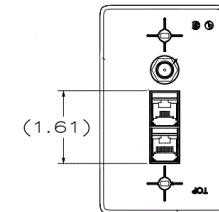

**Ordering Information**

Description	Color	CatalogNumber	UPC
1-Gang Voice, Video, and Data Plate, Standard Size	Light Almond	NS790LA	883778503399

**Listings**

UL Listed  
 Meets FCC Part 68  
 CSA Certified  
 RoHS Compliant

**Specifications**

Material	High-Impact Resistant Thermoplastic
Jack	One Cat 5e 110 Punch-Down
F-Connector	One F-Type Coupler Bulkhead
Type	Female to Female
Telephone Jack Position	6
Telephone Jack Conductors	4