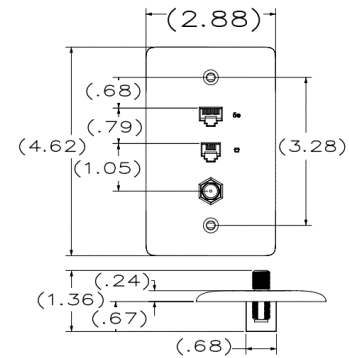

**Ordering Information**

Description	Color	CatalogNumber	UPC
1-Gang Voice, Video, and Data Plate, Standard Size	Light Almond	NS790LA	883778503399

**Listings**

UL Listed  
 Meets FCC Part 68  
 CSA Certified  
 RoHS Compliant

**Specifications**

Material	High-Impact Resistant Thermoplastic
Jack	One Cat 5e 110 Punch-Down
F-Connector	One F-Type Coupler Bulkhead
Type	Female to Female
Telephone Jack Position	6
Telephone Jack Conductors	4