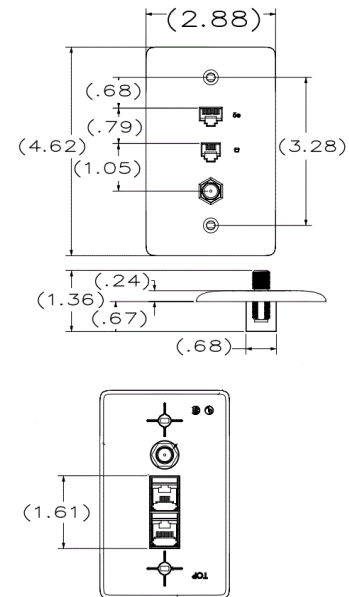

Ordering Information

Description	Color	CatalogNumber	UPC
1-Gang Voice, Video, and Data Plate, Standard Size	White	NS790W	883778503405

Listings

UL Listed
 Meets FCC Part 68
 CSA Certified
 RoHS Compliant

Specifications

Material	High-Impact Resistant Thermoplastic
Jack	One Cat 5e 110 Punch-Down
F-Connector	One F-Type Coupler Bulkhead
Type	Female to Female
Telephone Jack Position	6
Telephone Jack Conductors	4

Online Resources