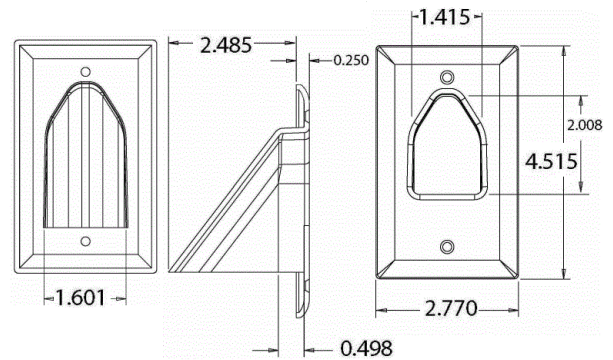

netSELECT
Wallplates
Feed-Through Plate

HUBBELL

Features

- Easily Pass Bulky AV Connectors Through the Wall
- Low Profile Design Supports Flush Wall Mounting Applications
- Mounts to Standard Low-Voltage Mounting Brackets

Ordering Information

Description	Color	CatalogNumber	UPC
1-Gang Feed-Through Plate	White	NSAV1W	883778504648

Listings

ETL Listed
RoHS Compliant

Specifications

Material	High-Impact Resistant Thermoplastic
Connector	HDMI Type A Female to Female Coupler
Connector Plating	2 Micro Inch Gold