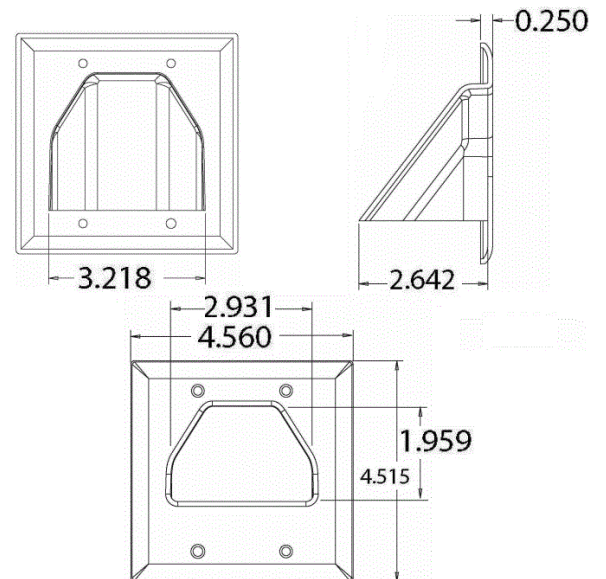

netSELECT
Wallplates
Feed-Through Plate

HUBBELL

Features

- Easily Pass Bulky AV Connectors Through the Wall
- Low Profile Design Supports Flush Wall Mounting Applications
- Mounts to Standard Low-Voltage Mounting Brackets

Ordering Information

Description	Color	CatalogNumber	UPC
2-Gang Feed-Through Plate	Ivory	NSAV2I	883778504679

Listings

ETL Listed
RoHS Compliant

Specifications

Material	High-Impact Resistant Thermoplastic
Connector	HDMI Type A Female to Female Coupler
Connector Plating	2 Micro Inch Gold

Online Resources

eCatalog