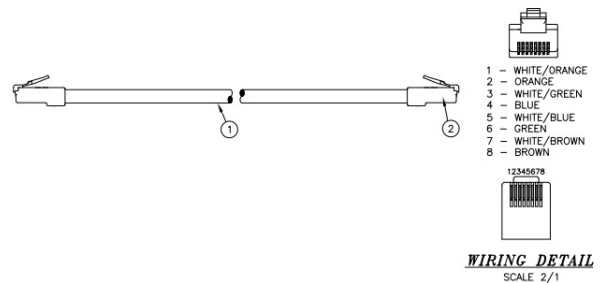

netSELECT®
Category 5E UTP
Patch Cords

HUBBELL

Features

- Plenum Rated
- Verified Category 5E Channel
- Low Profile

Ordering Information

Description	Device Color	Catalog Number	UPC Number
Patch cord, plenum rated, 100ft.	Yellow	NSC5EY100PNB	883778506727

Listings

Verified to TIA-568-C.2
UL Listed

Specifications

Conductor	24AWG UTP
Jacket	CMP Rated
Plug Body	Polycarbonate

Accessories

netSELECT Category 5E Jack	NSJ5EW
netSELECT Unloaded 24-Port Panel	NSPJ24
netSELECT Unloaded 48-Port Patch Panel	NSPJ48

Online Resources

Customer Use Drawing
eCatalog