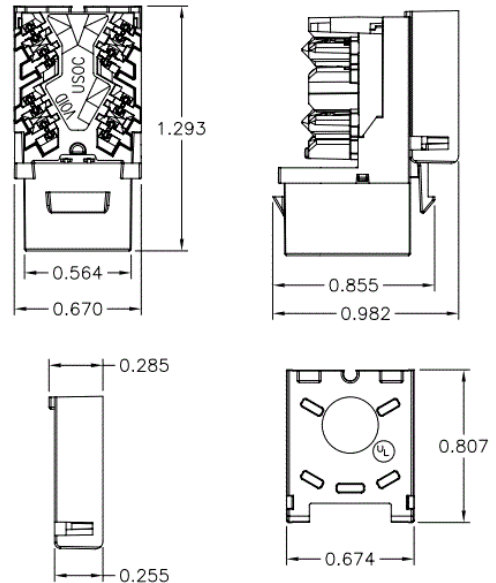

netSELECT
Jacks
USOC Jack

HUBBELL

Features

- IDC Pair Splitting Tower Allows for Minimum Disruption to Cable Twist
- Compatible with Standard 110 Termination Tools
- Standard HPW Keystone Mounting

Ordering Information

Description	Color	CatalogNumber	UPC
Modular USOC Snap Fit Jack, Blue 6P6C	Blue	NSJUB	883778500008

Listings

UL Listed
Meets FCC Part 68 Standard
RoHS Compliant

Specifications

Housing Material High Impact Thermoplastic UL 94 V-0