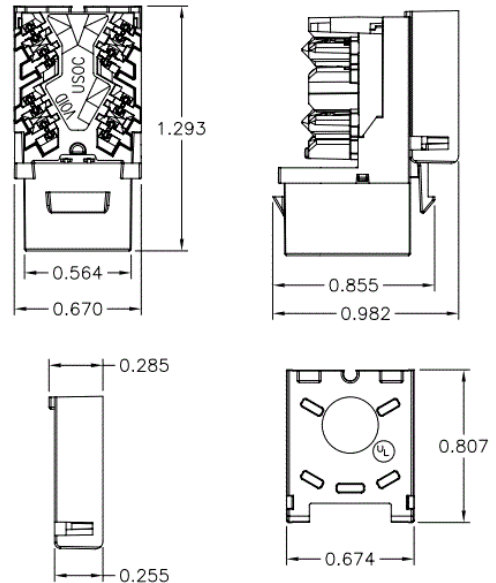

netSELECT
Jacks
USOC Jack

HUBBELL

Features

- IDC Pair Splitting Tower Allows for Minimum Disruption to Cable Twist
- Compatible with Standard 110 Termination Tools
- Standard HPW Keystone Mounting

Ordering Information

Description	Color	CatalogNumber	UPC
Modular USOC Snap Fit Jack, Gray 6P6C		NSJUGY	883778500053

Listings

UL Listed
Meets FCC Part 68 Standard
RoHS Compliant

Specifications

Housing Material High Impact Thermoplastic UL 94 V-0