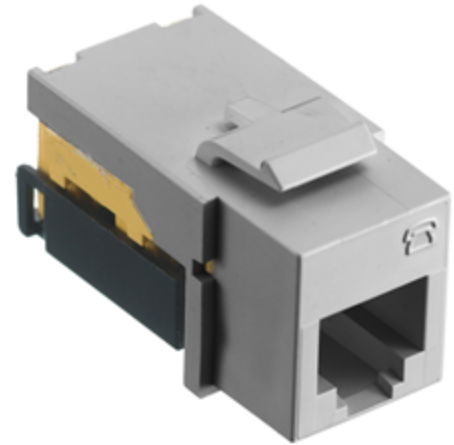

netSELECT
Jacks
USOC Jack

HUBBELL

Features

- IDC Pair Splitting Tower Allows for Minimum Disruption to Cable Twist
- Compatible with Standard 110 Termination Tools
- Standard HPW Keystone Mounting

Ordering Information

Description	Color	CatalogNumber	UPC
Modular USOC Snap Fit Jack, Gray 6P6C		NSJUGY	883778500053

Listings

UL Listed
Meets FCC Part 68 Standard
RoHS Compliant

Specifications

Housing Material High Impact Thermoplastic UL 94 V-0