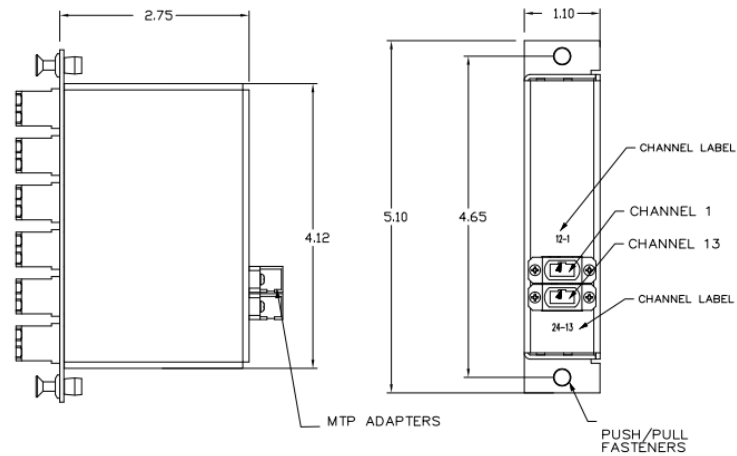

**OptiChannel
Fiber Accessory
Plug and Play Cassette**

HUBBELL

Features

- Compact Universal Design
- Ten Gigabit Ethernet Assurance
- Quick and Easy Plug-n-Play Installation

Ordering Information

Description	Color	Catalog Number	UPC
Fiber Optic Cassettes, LV-MT, OM2 Fiber/125, 24-Fiber Strands, OM4 Fiber	Aqua	OCLCD50G4	662620304410

Listings

Telcordia GR-326-CORE
TIA-568-C.3
TIA-604-FOCIS

Specifications

Material	Ceramic
Fiber Size	250 Micron
Fiber Type	OM4
Style	LC Duplex 24F
Polarity	Type A
Repeatability	0.1 dB
Service Life	500 matings
Temperature Rating	0 °C to 70 °C

Performance

Optical	
Total Insertion Loss	Less than 1.5dB (test data included)

Hubbell Premise Wiring