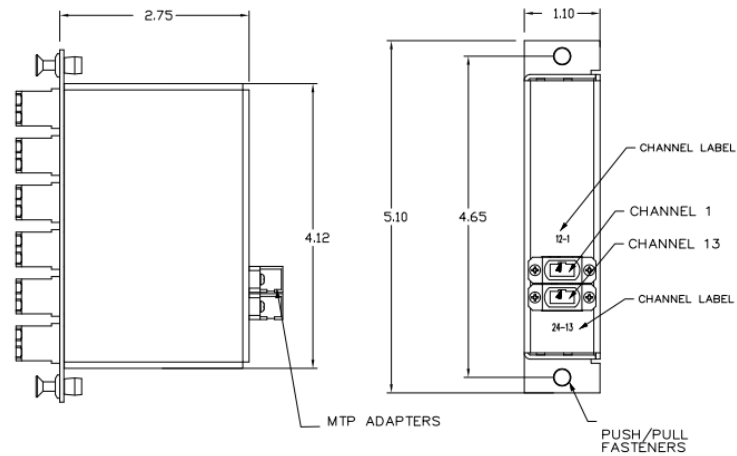

**OptiChannel
Fiber Accessory
Plug and Play Cassette**

HUBBELL

Features

- Compact Universal Design
- Ten Gigabit Ethernet Assurance
- Quick and Easy Plug-n-Play Installation

Ordering Information

Description	Color	Catalog Number	UPC
Fiber Optic Cassettes, LV-MT, OM2 Fiber/125, 24-Fiber Strands, OM2 Fiber	Beige	OCLCD50	662620304397

Listings

Telcordia GR-326-CORE
TIA-568-C.3
TIA-604-FOCIS

Specifications

Material	Ceramic
Fiber Size	250 Micron
Fiber Type	OM2
Style	LC Duplex 24F
Polarity	Type A
Repeatability	0.1 dB
Service Life	500 matings
Temperature Rating	0 °C to 70 °C

Performance

Optical	
Total Insertion Loss	Less than 1.5dB (test data included)

Hubbell Premise Wiring