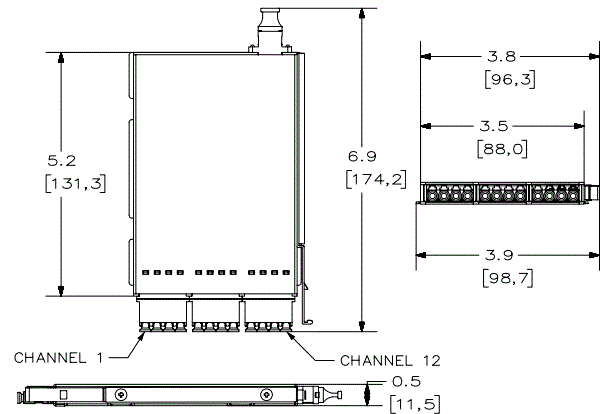

OptiChannel
FCR Rack Mount Enclosures
Ultra Compact LC to MTP Cassette

HUBBELL

Features

- Compact, Snap-In Design for Quick and Easy Installation
- 100% Factory Tested
- Low-Loss Bend-Insensitive Fiber
- Premium Quality Ceramic Components

Ordering Information

Description	Color	Catalog Number	UPC
Ultra Compact LC to MTP Cassette, 12-Port	Gray	OCLCHDSM	662620228495

Specifications

Fiber Type	OS2
Fiber Polarity	Type A
Material	Cold Rolled Steel