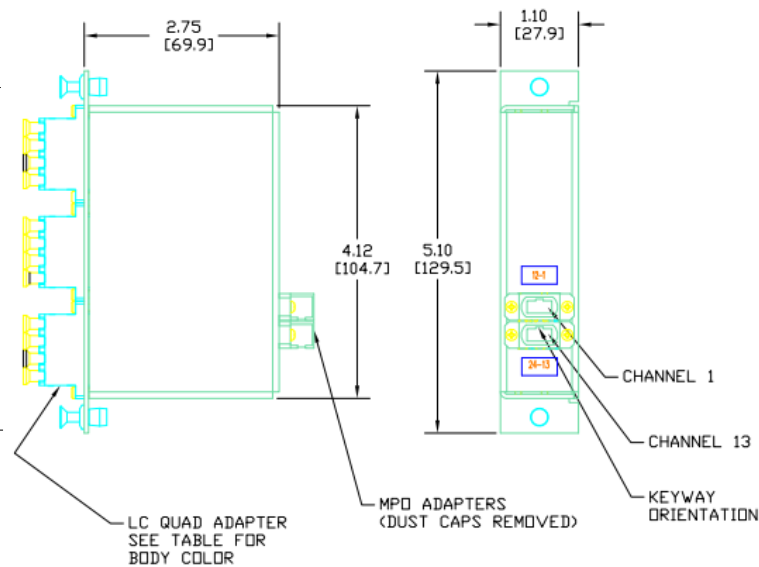

OptiChannel Fiber Accessory Plug and Play Cassette

HUBBELL

Features

- Compact Universal Design
- Ten Gigabit Ethernet Assurance
- Quick and Easy Plug-n-Play Installation

Ordering Information

Description	Color	Catalog Number	UPC
Fiber Optic Cassette, LC-MT, OM2 Fiber, 125, 24-Fiber Strands, OM4 Fiber	Aqua	OCLCQ50G4	662620304434

Listings

Telcordia GR-326-CORE
TIA-568-C.3
TIA-604-FOCIS

Specifications

Material	Ceramic
Fiber Size	250 Micron
Fiber Type	OM4
Style	LC Quad 24F
Polarity	Type A
Repeatability	0.1 dB
Service Life	500 matings
Temperature Rating	0 °C to 70 °C

Performance

Optical	
Total Insertion Loss	Less than 1.5dB (test data included)

Hubbell Premise Wiring